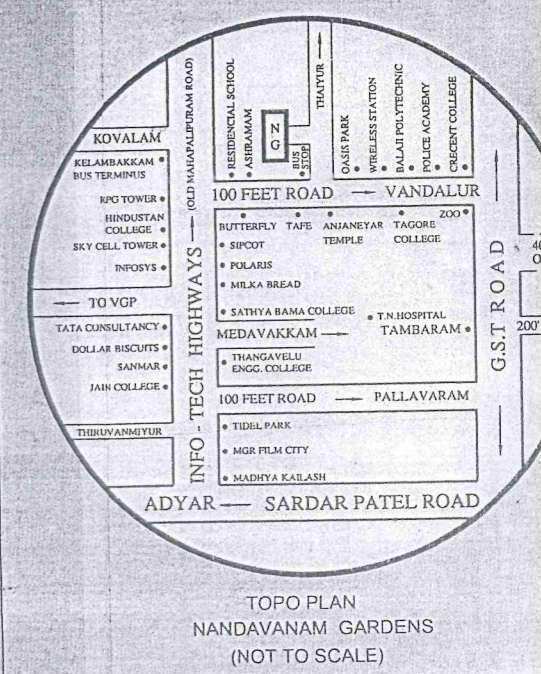

INTEGRATED TO INTEGRITY

ABI ESTATES

281, ANNA SALAI, PRECISION PLAZA, 2ND FLOOR
TEYNAMPET (NEAR ANNA ARIVALAYAM) CHENNAI-6

PHONE : 432 9690, 432 9691, 431 32

TELE FAX : 432 1941