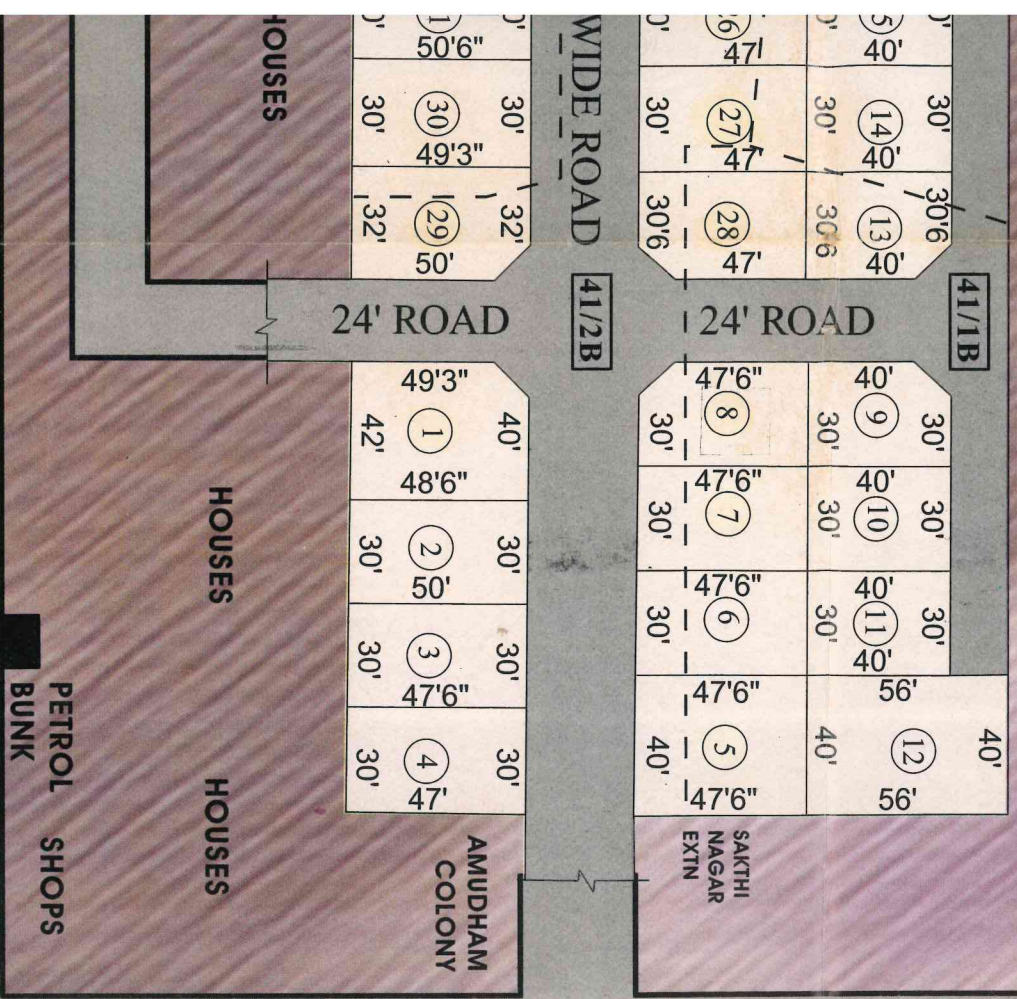

E-MAIL : abiestates@now-india.com

WEB SITE : www.abiestates.com

PLOT No.	Sq.ft	PLOT No.	Sq.ft	PLOT No.	Sq.ft
1	1991	16	1200	31	1541
2	1447	17	1200	32	1571
3	1432	18	1200	33	1579
4	1417	19	1187	34	1593
5	1900	20	2255	35	1623
6	1425	21	2032	36	1646
7	1425	22	1397	37	1430
8	1412	23	1410		
9	1187	24	1410		
10	1200	25	1410		
11	1200	26	1410		
12	2240	27	1410		
13	1207	28	1421		
14	1200	29	1575		
15	1200	30	1496		

PLOT NO	
EXTENT	
PURCHASER	
VENDOR	

HOUSES

HOUSES

HOUSES

■ LADIES HOSTEL

SAKTHI NAGAR

HOUSES

HOUSES

HOUSES

MUDICHUR

**MUDICHUR ROAD**

**VANDALUR ← 400 FEET OUTER RING ROAD (PROPOSED) → MINJUR**

**MADHANA PURAM**

**BUS STOP**

**BUS STOP**

**TAMBARAM ← 200 FEET INNER RING ROAD → MADURAVOIL**