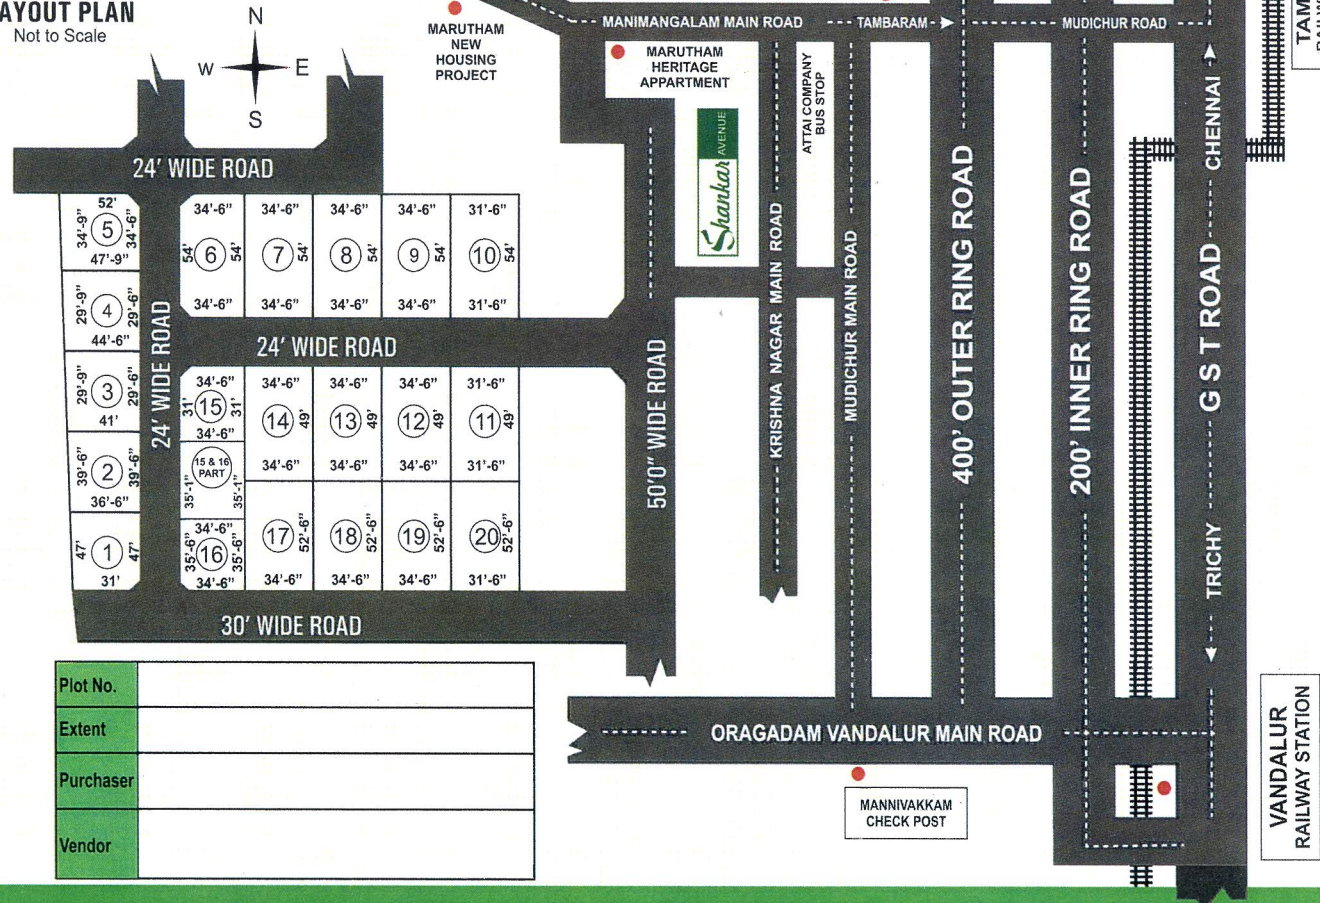

LAYOUT OF HOUSE SITE IN S.NO.91/1A
@ VARADHARAJAPURAM VILLAGE

C M D A
APPROVED
No.35 / 2013

HOT
PLOTS

AREA
STATEMENT

PLOT	SQ.FT.
1	1574
2	1530
3	1266
4	1366
5	1715
6	1839
7	1863
8	1863
9	1863
10	1701
11	1543
12	1690
13	1690
14	1690
15	1057
15 & 16 Part	1208
16	1212
17	1811
18	1811
19	1811
20	1654

ABI ESTATES PVT LTD

397, Anna Salai, Teynampet, Chennai - 600018.
Phone : 42236565 (30 Lines), Mobile : 98419 87700 / 01,
E.mail : enquiry@abirealty.in, Website : www.abirealty.in

LAYOUT PLAN
Not to Scale

Plot No.	
Extent	
Purchaser	
Vendor	

ABI
INTEGRATED WITH INTEGRITY