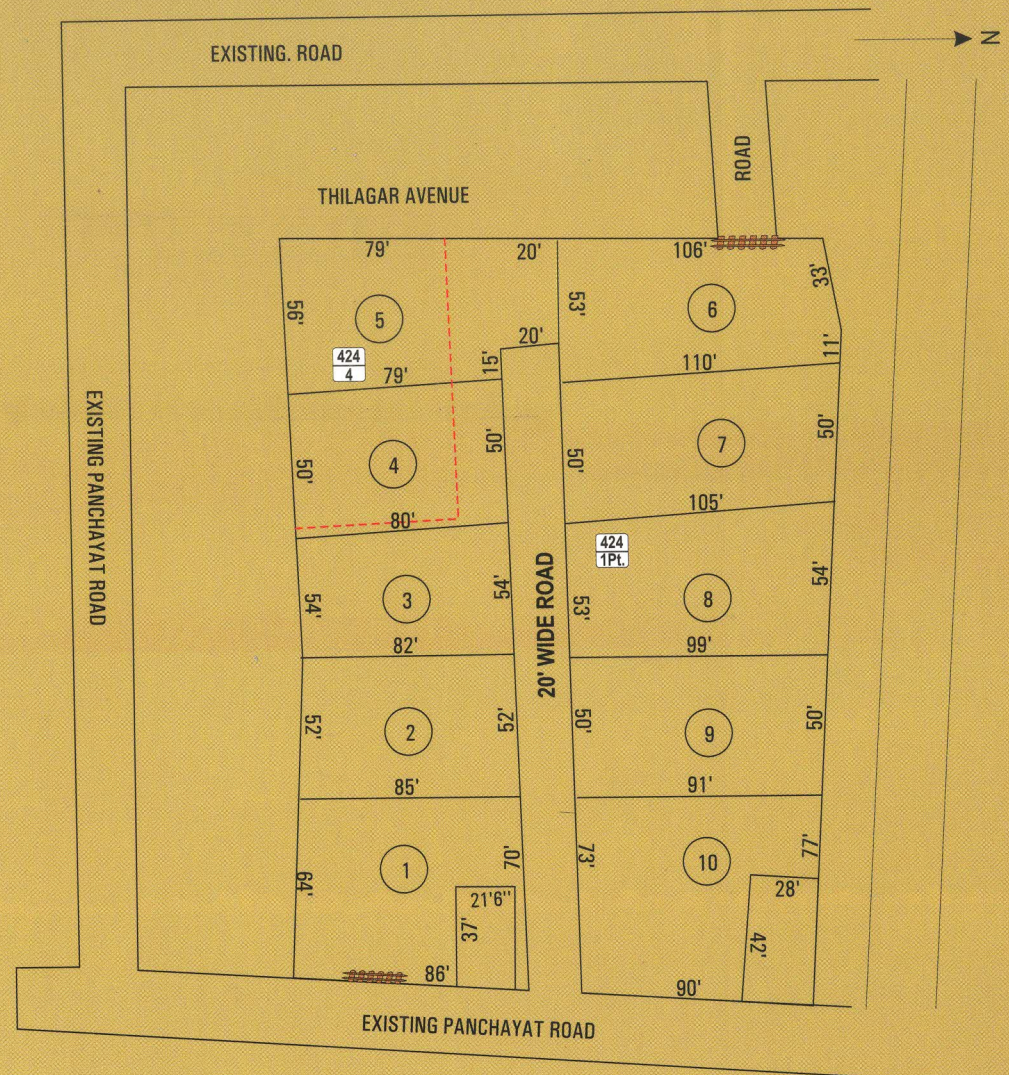

# FANTAZEE GARDEN

Live your fantasies.

**ABI**  
INTEGRATED WITH INTEGRITY

EMV

APPROVED BY AATHUR PANCHAYATH  
 VIDE P.P. No. 163/2007  
 SURVEY NOS. 424/1(Part) & 424/4  
 AATHUR VILLAGE  
 CHENGALPATTU TALUK  
 KANCHEEPURAM DIST.

Plot No	Sq.ft.
1	5728
2	4342
3	4374
4	3975
5	5115
6	5230
7	5375
8	5457
9	4750
10	5611

Layout Plan

Not to scale