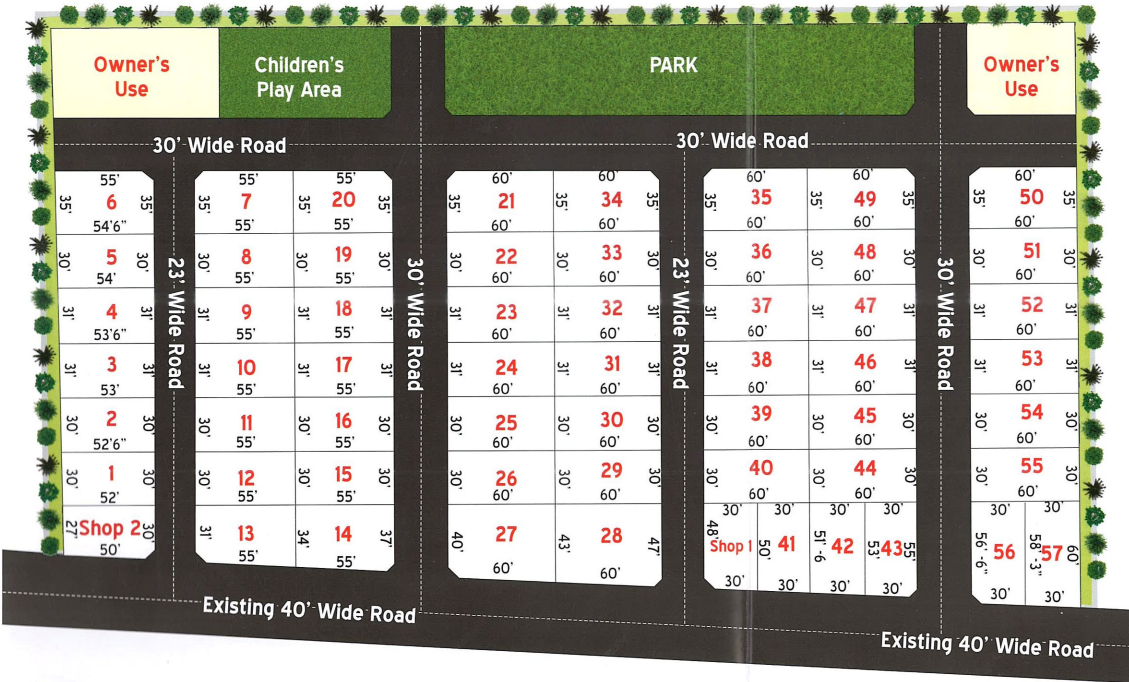

TG NAGAR

Plots Near Melmaruvathur

DDTCP Approved Layout of House Sites in
S.No: 107/9B, of Irumpuli Village,
Maduranthagam Taluk, Kancheepuram District.

Plot No.	Extent	Plot No.	Extent
1	1568	31	1860
2	1582	32	1860
3	1651	33	1800
4	1666	34	2087
5	1628	35	2087
6	1903	36	1800
7	1912	37	1860
8	1650	38	1860
9	1705	39	1800
10	1705	40	1800
11	1650	41	1523
12	1650	42	1568
13	1775	43	1607
14	1939	44	1800
15	1650	45	1800
16	1650	46	1860
17	1705	47	1860
18	1705	48	1800
19	1650	49	2087
20	1912	50	2087
21	2087	51	1800
22	1800	52	1860
23	1860	53	1860
24	1860	54	1800
25	1800	55	1800
26	1800	56	1708
27	2477	57	1774
28	2687	Shop 1	1457
29	1800	Shop 2	1440
30	1800		